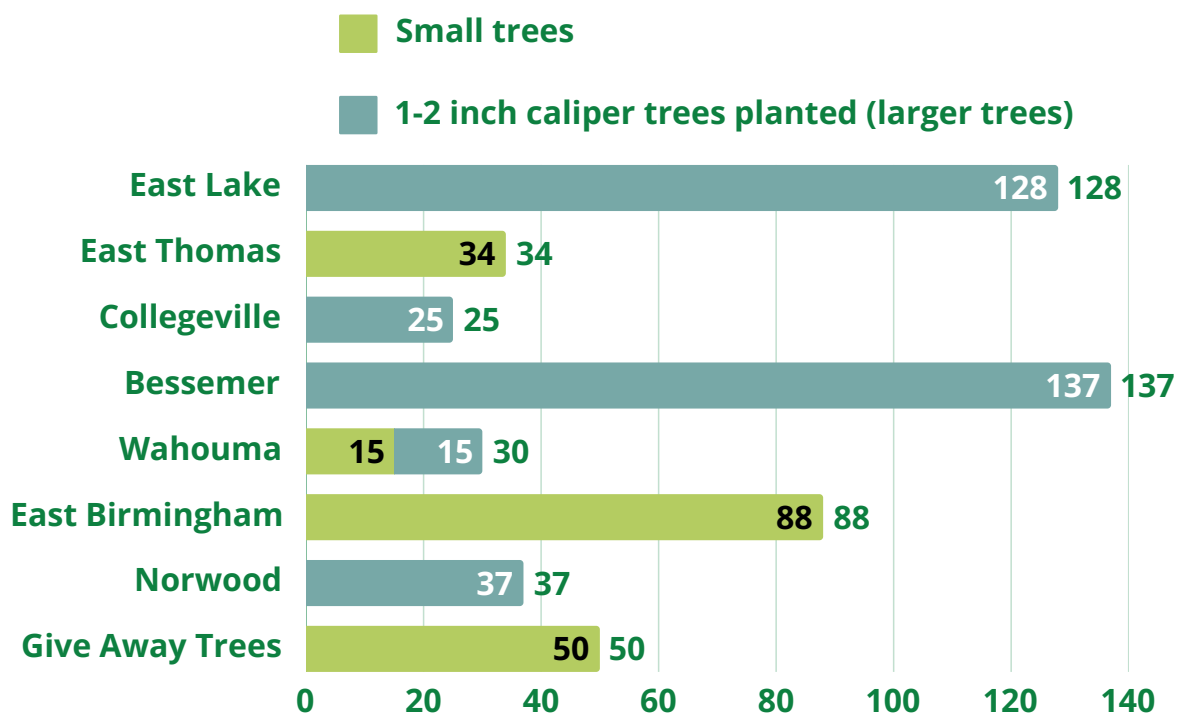

TREES PLANTED BY LOCATION & TREE SIZE

Cool Green Trees is a program of Cawaco RC&D, a 501(c)(3) nonprofit organization and an equal opportunity provider. The program is supported by the Jefferson County Department of Health. Project funding provided by the Inflation Reduction Act and the USDA Forest Service, Urban and Community Forestry Program.